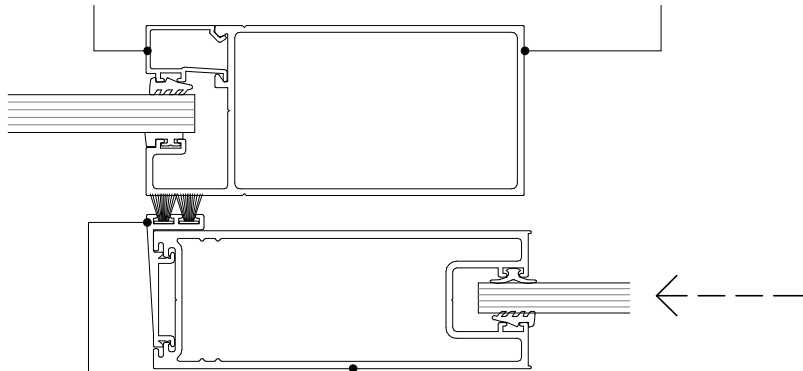

PAS005
45 GLAZING BEAD

PAS004/100GP
45 GLAZING/100MM
CORNER POST

PAS501
SLIDE ACOUSTIC
SLIPPER PLATE

PAS500/100
100MM DOOR STILE

GLAZING PANEL

MULTI DOOR PICK UP

PAS502
FLAT SLIPPER PLATE

PAS502
FLAT SLIPPER PLATE

PAS500/100
100MM DOOR STILE

PAS500/100
100MM DOOR STILE

PAS502
FLAT SLIPPER PLATE

GLAZING PANEL

MULTI DOOR PICK UP

PAS502
FLAT SLIPPER PLATE

PAS500/100
100MM DOOR STILE

POTTER ALUMINIUM SYSTEMS
X SERIES - 130 THREE SLIDER
PLAN VIEW