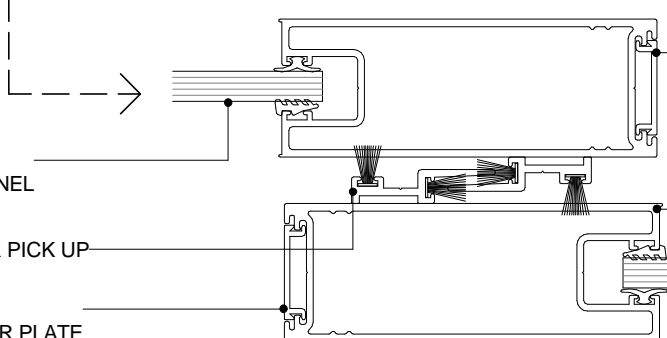

PAS005
45 GLAZING BEAD

PAS004/100GP
45 GLAZING/100MM
CORNER POST

PAS501
SLIDE ACOUSTIC
SLIPPER PLATE

PAS500/100
100MM DOOR STILE

GLAZING PANEL

MULTI DOOR PICK UP

PAS502
FLAT SLIPPER PLATE

PAS502
FLAT SLIPPER PLATE

PAS500/100
100MM DOOR STILE

PAS500/100
100MM DOOR STILE

PAS502
FLAT SLIPPER PLATE

GLAZING PANEL

MULTI DOOR PICK UP

PAS502
FLAT SLIPPER PLATE

PAS500/100
100MM DOOR STILE

POTTER ALUMINIUM SYSTEMS
X SERIES - 130 THREE SLIDER
PLAN VIEW