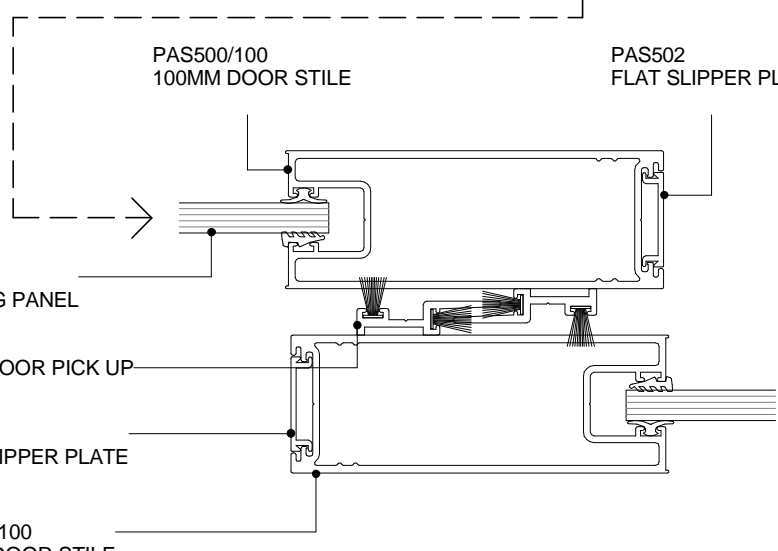

PAS500/100
100MM DOOR STILE

PAS500/100
100MM DOOR STILE

PAS502
FLAT SLIPPER PLATE

GLAZING PANEL

MULTI DOOR PICK UP

PAS502
FLAT SLIPPER PLATE

PAS500/100
100MM DOOR STILE

POTTER ALUMINIUM SYSTEMS
X SERIES - 130 THREE SLIDER
PLAN VIEW

X.1.10
SHEET

1 : 2 @ A4
SCALE

05/23/11
ISSUED DATE

0800 POTTER (0800 768 837) WWW.POTTERS.CO.NZ
SUBJECT TO CHANGE WITHOUT NOTICE