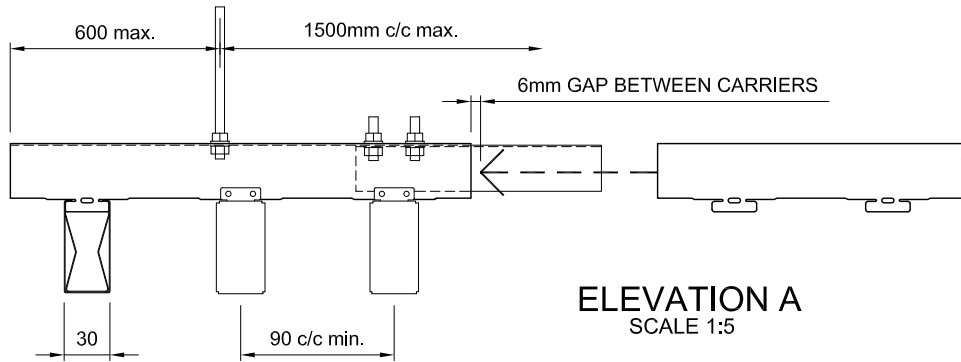

SYSTEM 700			
ITEM No	REF	DESCRIPTION	COLOUR
1	N/A	M6 THREADED ROD	-
2	126523	SYS 700 CARRIER PROFILE (3 M LONG, AT 90 mm CTRS)	RAL 9005 30 %
3	126520	SYS 700 CARRIER SPLICE	RAL 9005 30 %
4	126522	SYS 700 PROFILE - 60x30 (3 M LONG)	RAL 9010 20 %
	221327	SYS 700 PROFILE - 80x30 (3 M LONG)	RAL 9010 20 %
5	-	SYS 700 PROFILE SPLICE - 60x30	Colour Match
	-	SYS 700 PROFILE SPLICE - 80x30	Colour Match
6	249485	SYS 700 END CAP - 60x30	RAL 9010 20 %
	221323	SYS 700 END CAP - 80x30	RAL 9010 20 %

PLAN VIEW
SCALE 1:5

STANDARD PROFILES
SCALE: 1:2

ISOMETRIC VIEW
SCALE: NTS

ELEVATION A
SCALE 1:5

ELEVATION B
SCALE 1:5