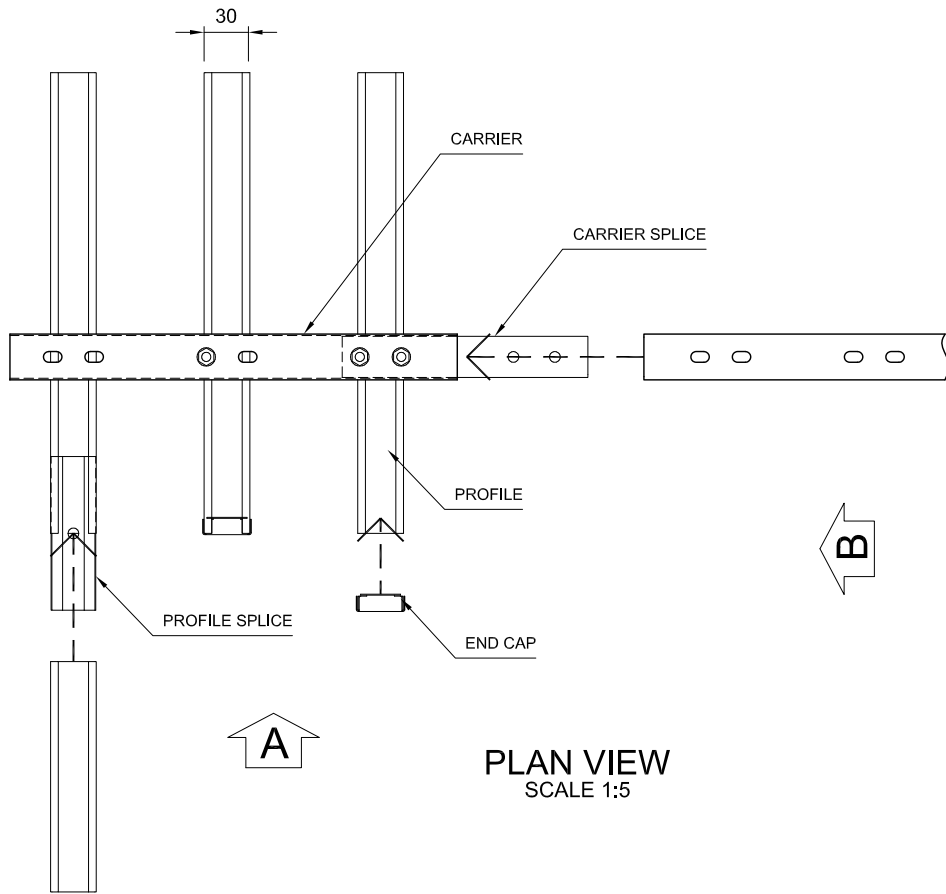

SYSTEM 700			
ITEM No	REF	DESCRIPTION	COLOUR
1	N/A	M6 THREADED ROD	-
2	126523	SYS 700 CARRIER PROFILE (3 M LONG, AT 90 mm CTRS)	RAL 9005 30 %
3	126520	SYS 700 CARRIER SPLICE	RAL 9005 30 %
4	126522	SYS 700 PROFILE - 60x30 (3 M LONG)	RAL 9010 20 %
	221327	SYS 700 PROFILE - 80x30 (3 M LONG)	RAL 9010 20 %
5	-	SYS 700 PROFILE SPLICE - 60x30	Colour Match
	-	SYS 700 PROFILE SPLICE - 80x30	Colour Match
6	249485	SYS 700 END CAP - 60x30	RAL 9010 20 %
	221323	SYS 700 END CAP - 80x30	RAL 9010 20 %

PLAN VIEW
SCALE 1:5

STANDARD PROFILES
SCALE: 1:2

ISOMETRIC VIEW
SCALE: NTS

ELEVATION A
SCALE 1:5

ELEVATION B
SCALE 1:5