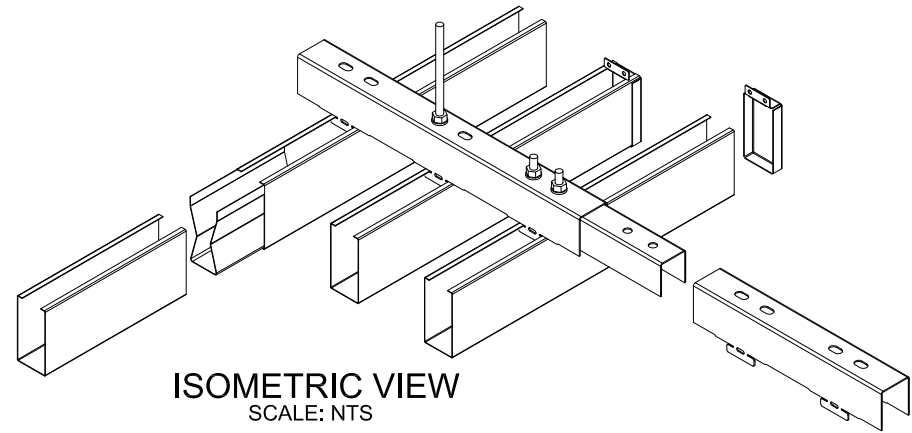

SYSTEM 700			
ITEM No	REF	DESCRIPTION	COLOUR
1	N/A	M6 THREADED ROD	-
2	126523	SYS 700 CARRIER PROFILE (3 M LONG, AT 90 mm CTRS)	RAL 9005 30 %
3	126520	SYS 700 CARRIER SPLICE	RAL 9005 30 %
4	126522	SYS 700 PROFILE - 60x30 (3 M LONG)	RAL 9010 20 %
	221327	SYS 700 PROFILE - 80x30 (3 M LONG)	RAL 9010 20 %
5	-	SYS 700 PROFILE SPLICE - 60x30	Colour Match
	-	SYS 700 PROFILE SPLICE - 80x30	Colour Match
6	249485	SYS 700 END CAP - 60x30	RAL 9010 20 %
	221323	SYS 700 END CAP - 80x30	RAL 9010 20 %

PLAN VIEW
SCALE 1:5

STANDARD PROFILES
SCALE: 1:2

ISOMETRIC VIEW
SCALE: NTS

ELEVATION A
SCALE 1:5

ELEVATION B
SCALE 1:5