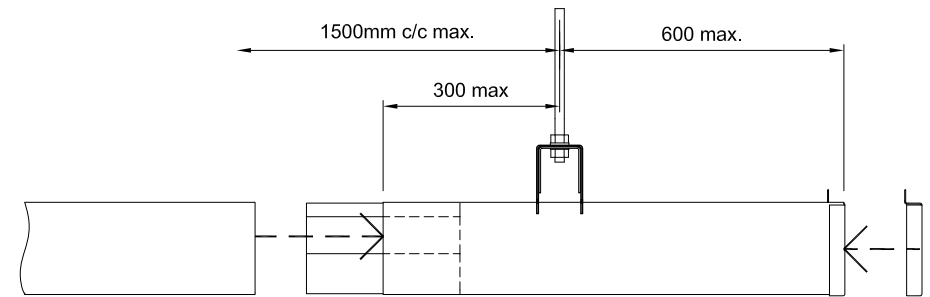

SYSTEM 700			
ITEM No	REF	DESCRIPTION	COLOUR
1	N/A	M6 THREADED ROD	-
2	126523	SYS 700 CARRIER PROFILE (3 M LONG, AT 90 mm CTRS)	RAL 9005 30 %
3	126520	SYS 700 CARRIER SPLICE	RAL 9005 30 %
4	126522	SYS 700 PROFILE - 60x30 (3 M LONG)	RAL 9010 20 %
	221327	SYS 700 PROFILE - 80x30 (3 M LONG)	RAL 9010 20 %
5	-	SYS 700 PROFILE SPLICE - 60x30	Colour Match
	-	SYS 700 PROFILE SPLICE - 80x30	Colour Match
6	249485	SYS 700 END CAP - 60x30	RAL 9010 20 %
	221323	SYS 700 END CAP - 80x30	RAL 9010 20 %

PLAN VIEW
SCALE 1:5

STANDARD PROFILES
SCALE: 1:2

ISOMETRIC VIEW
SCALE: NTS

ELEVATION A
SCALE 1:5

ELEVATION B
SCALE 1:5