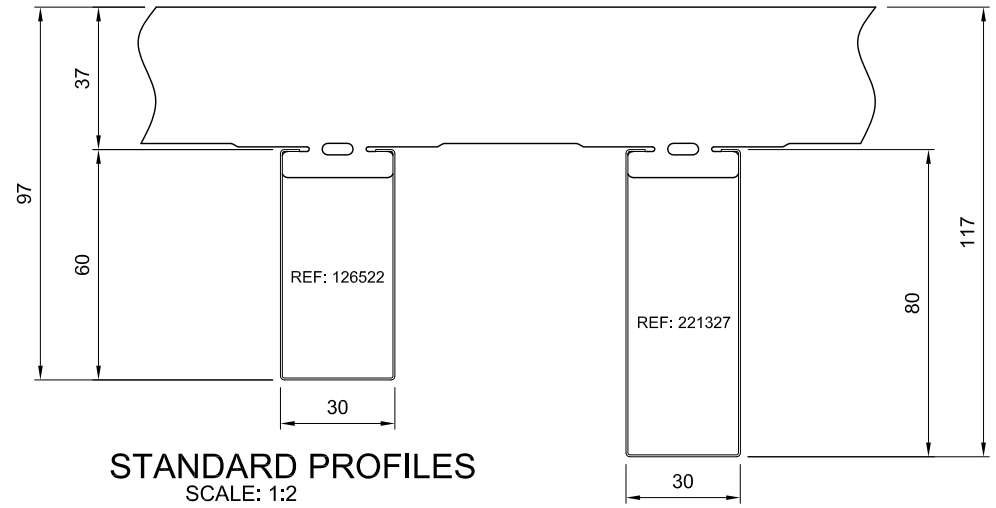

SYSTEM 700			
ITEM No	REF	DESCRIPTION	COLOUR
1	N/A	M6 THREADED ROD	-
2	126523	SYS 700 CARRIER PROFILE (3 M LONG, AT 90 mm CTRS)	RAL 9005 30 %
3	126520	SYS 700 CARRIER SPLICE	RAL 9005 30 %
4	126522	SYS 700 PROFILE - 60x30 (3 M LONG)	RAL 9010 20 %
	221327	SYS 700 PROFILE - 80x30 (3 M LONG)	RAL 9010 20 %
5	-	SYS 700 PROFILE SPLICE - 60x30	Colour Match
	-	SYS 700 PROFILE SPLICE - 80x30	Colour Match
6	249485	SYS 700 END CAP - 60x30	RAL 9010 20 %
	221323	SYS 700 END CAP - 80x30	RAL 9010 20 %

PLAN VIEW
SCALE 1:5

STANDARD PROFILES
SCALE: 1:2

ISOMETRIC VIEW
SCALE: NTS

ELEVATION A
SCALE 1:5

ELEVATION B
SCALE 1:5