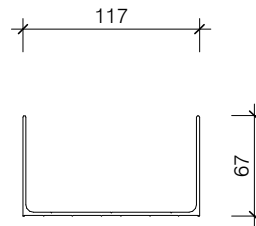

PAS025
105 DEFLECTION
TRACK

PAS026
105 DEFLECTION
TRACK ADAPTOR

PAS027
105 DEFLECTION
CHANNEL

PAS325
132 DEFLECTION
TRACK

PAS326
132 DEFLECTION
TRACK ADAPTOR

PAS327
132 DEFLECTION
CHANNEL

PAS425
132 DEFLECTION
TRACK +/- 40MM

PAS426
132 DEFLECTION
TRACK ADAPTOR +/-
40MM

PAS427
132 DEFLECTION
CHANNEL +/- 40MM

**POTTER ALUMINIUM SYSTEMS
DF SERIES - SUITE PROFILES**

10.3.2
SHEET

1:5@A4
SCALE

A 01/04/2020
ISSUED DATE

0800 POTTER (0800 768 837) WWW.POTTERS.CO.NZ
SUBJECT TO CHANGE WITHOUT NOTICE