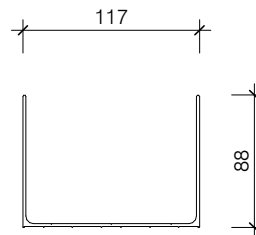

PAS025
105 DEFLECTION
TRACK

PAS026
105 DEFLECTION
TRACK ADAPTOR

PAS027
105 DEFLECTION
CHANNEL

PAS325
132 DEFLECTION
TRACK

PAS326
132 DEFLECTION
TRACK ADAPTOR

PAS327
132 DEFLECTION
CHANNEL

PAS425
132 DEFLECTION
TRACK +/- 40MM

PAS426
132 DEFLECTION
TRACK ADAPTOR +/-
40MM

PAS427
132 DEFLECTION
CHANNEL +/- 40MM

**POTTER ALUMINIUM SYSTEMS
DF SERIES - SUITE PROFILES**

10.3.2
SHEET

1:5@A4
SCALE

A 01/04/2020
ISSUED DATE

0800 POTTER (0800 768 837) WWW.POTTERS.CO.NZ
SUBJECT TO CHANGE WITHOUT NOTICE