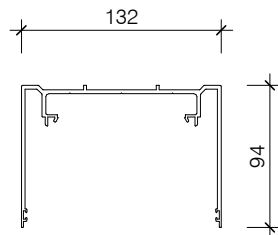

PAS025
105 DEFLECTION
TRACK

PAS026
105 DEFLECTION
TRACK ADAPTOR

PAS027
105 DEFLECTION
CHANNEL

PAS325
132 DEFLECTION
TRACK

PAS326
132 DEFLECTION
TRACK ADAPTOR

PAS327
132 DEFLECTION
CHANNEL

PAS425
132 DEFLECTION
TRACK +/- 40MM

PAS426
132 DEFLECTION
TRACK ADAPTOR +/-
40MM

PAS427
132 DEFLECTION
CHANNEL +/- 40MM

**POTTER ALUMINIUM SYSTEMS
DF SERIES - SUITE PROFILES**

10.3.2
SHEET

1:5@A4
SCALE

A 01/04/2020
ISSUED DATE

0800 POTTER (0800 768 837) WWW.POTTERS.CO.NZ
SUBJECT TO CHANGE WITHOUT NOTICE