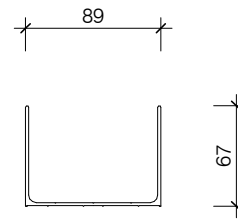

PAS025
105 DEFLECTION
TRACK

PAS026
105 DEFLECTION
TRACK ADAPTOR

PAS027
105 DEFLECTION
CHANNEL

PAS325
132 DEFLECTION
TRACK

PAS326
132 DEFLECTION
TRACK ADAPTOR

PAS327
132 DEFLECTION
CHANNEL

PAS425
132 DEFLECTION
TRACK +/- 40MM

PAS426
132 DEFLECTION
TRACK ADAPTOR +/-
40MM

PAS427
132 DEFLECTION
CHANNEL +/- 40MM

**POTTER ALUMINIUM SYSTEMS
DF SERIES - SUITE PROFILES**

10.3.2
SHEET

1:5@A4
SCALE

A 01/04/2020
ISSUED DATE

0800 POTTER (0800 768 837) WWW.POTTERS.CO.NZ
SUBJECT TO CHANGE WITHOUT NOTICE