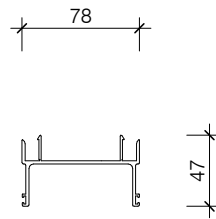

PAS025
105 DEFLECTION
TRACK

PAS026
105 DEFLECTION
TRACK ADAPTOR

PAS027
105 DEFLECTION
CHANNEL

PAS325
132 DEFLECTION
TRACK

PAS326
132 DEFLECTION
TRACK ADAPTOR

PAS327
132 DEFLECTION
CHANNEL

PAS425
132 DEFLECTION
TRACK +/- 40MM

PAS426
132 DEFLECTION
TRACK ADAPTOR +/-
40MM

PAS427
132 DEFLECTION
CHANNEL +/- 40MM

**POTTER ALUMINIUM SYSTEMS
DF SERIES - SUITE PROFILES**

10.3.2
SHEET

1:5@A4
SCALE

A 01/04/2020
ISSUED DATE

0800 POTTER (0800 768 837) WWW.POTTERS.CO.NZ
SUBJECT TO CHANGE WITHOUT NOTICE