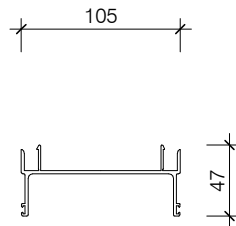

PAS025
105 DEFLECTION
TRACK

PAS026
105 DEFLECTION
TRACK ADAPTOR

PAS027
105 DEFLECTION
CHANNEL

PAS325
132 DEFLECTION
TRACK

PAS326
132 DEFLECTION
TRACK ADAPTOR

PAS327
132 DEFLECTION
CHANNEL

PAS425
132 DEFLECTION
TRACK +/- 40MM

PAS426
132 DEFLECTION
TRACK ADAPTOR +/-
40MM

PAS427
132 DEFLECTION
CHANNEL +/- 40MM

**POTTER ALUMINIUM SYSTEMS
DF SERIES - SUITE PROFILES**

10.3.2
SHEET

1:5@A4
SCALE

A 01/04/2020
ISSUED DATE

0800 POTTER (0800 768 837) WWW.POTTERS.CO.NZ
SUBJECT TO CHANGE WITHOUT NOTICE