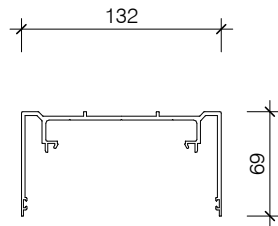

PAS025
105 DEFLECTION
TRACK

PAS026
105 DEFLECTION
TRACK ADAPTOR

PAS027
105 DEFLECTION
CHANNEL

PAS325
132 DEFLECTION
TRACK

PAS326
132 DEFLECTION
TRACK ADAPTOR

PAS327
132 DEFLECTION
CHANNEL

PAS425
132 DEFLECTION
TRACK +/- 40MM

PAS426
132 DEFLECTION
TRACK ADAPTOR +/-
40MM

PAS427
132 DEFLECTION
CHANNEL +/- 40MM

**POTTER ALUMINIUM SYSTEMS
DF SERIES - SUITE PROFILES**

10.3.2
SHEET

1:5@A4
SCALE

A 01/04/2020
ISSUED DATE

0800 POTTER (0800 768 837) WWW.POTTERS.CO.NZ
SUBJECT TO CHANGE WITHOUT NOTICE