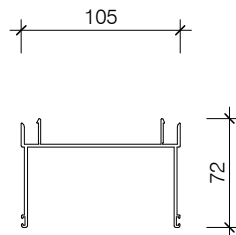

PAS025
105 DEFLECTION
TRACK

PAS026
105 DEFLECTION
TRACK ADAPTOR

PAS027
105 DEFLECTION
CHANNEL

PAS325
132 DEFLECTION
TRACK

PAS326
132 DEFLECTION
TRACK ADAPTOR

PAS327
132 DEFLECTION
CHANNEL

PAS425
132 DEFLECTION
TRACK +/- 40MM

PAS426
132 DEFLECTION
TRACK ADAPTOR +/-
40MM

PAS427
132 DEFLECTION
CHANNEL +/- 40MM

**POTTER ALUMINIUM SYSTEMS
DF SERIES - SUITE PROFILES**

10.3.2
SHEET

1:5@A4
SCALE

A 01/04/2020
ISSUED DATE

0800 POTTER (0800 768 837) WWW.POTTERS.CO.NZ
SUBJECT TO CHANGE WITHOUT NOTICE