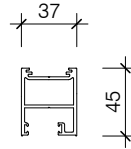

PAS004/GP45
SOHO 45MM
GLAZING POST

PAS500/45
SOHO 45MM DOOR
STILE

PAS503/45
SOHO 45MM TOP
AND BOTTOM DOOR
RAIL

PAS600
A35 A-FRAME BAR

PAS601
F35 FLAT BAR

POTTER ALUMINIUM SYSTEMS
SOHO SERIES - SUITE PROFILES

11.3.1
SHEET

1:5@A4
SCALE

A 01/04/2020
ISSUED DATE

0800 POTTER (0800 768 837) WWW.POTTERS.CO.NZ
SUBJECT TO CHANGE WITHOUT NOTICE