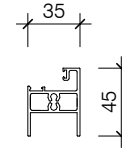

PAS004/GP45
SOHO 45MM
GLAZING POST

PAS500/45
SOHO 45MM DOOR
STILE

PAS503/45
SOHO 45MM TOP
AND BOTTOM DOOR
RAIL

PAS600
A35 A-FRAME BAR

PAS601
F35 FLAT BAR

POTTER ALUMINIUM SYSTEMS
SOHO SERIES - SUITE PROFILES