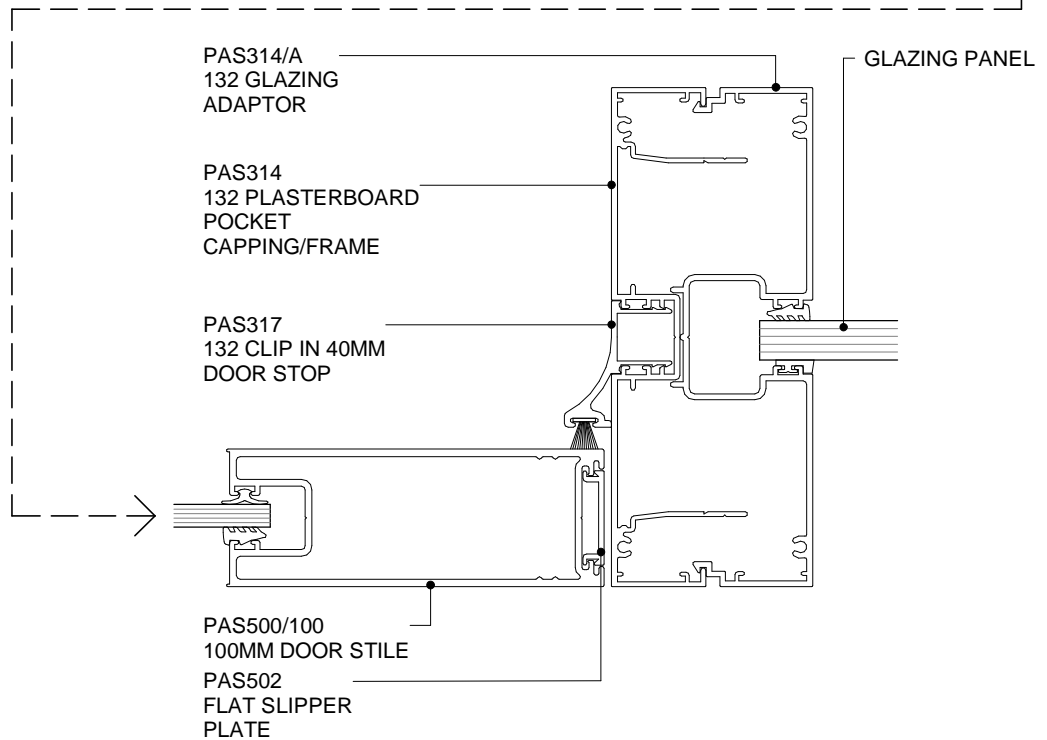

NOTE: DETAIL SIMILAR FOR 3 LAYER FRAME. PAS314/SD POCKET CAPPING FRAME USED IN LIEU OF PAS314/DD

**POTTER ALUMINIUM SYSTEMS
A SERIES 132 - 92MM - 50MM MULLION & DS SERIES 100MM DOOR WITH MULTI-LAYER TRACK
PLAN VIEW**