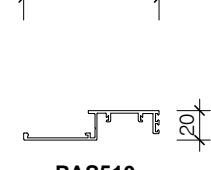

PAS510
SIDE ACOUSTIC
SLIPPER CAPTURE
PLATE