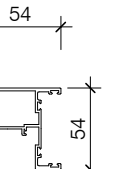

PAS506-CAB
ACOUSTIC
SLIPPER
PLATE