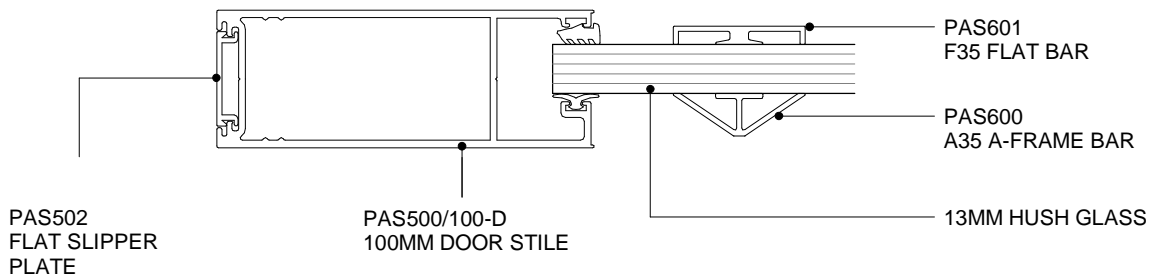

ACCOMODATES MAX 6MM GLAZING

ACCOMODATES MAX 9MM GLAZING

ACCOMODATES MAX 9MM - 13MM GLAZING

ACCOMODATES MAX 9MM - 13MM GLAZING

POTTER ALUMINIUM SYSTEMS
DS SERIES - DOOR STILE TYPES WITH GLAZING BAR
PLAN VIEW