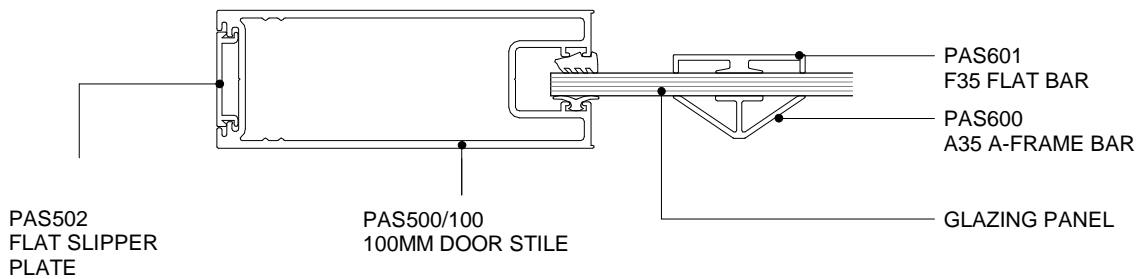

ACCOMODATES MAX 6MM GLAZING

ACCOMODATES MAX 9MM GLAZING

ACCOMODATES MAX 9MM - 13MM GLAZING

ACCOMODATES MAX 9MM - 13MM GLAZING

POTTER ALUMINIUM SYSTEMS
DS SERIES - DOOR STILE TYPES WITH GLAZING BAR
PLAN VIEW