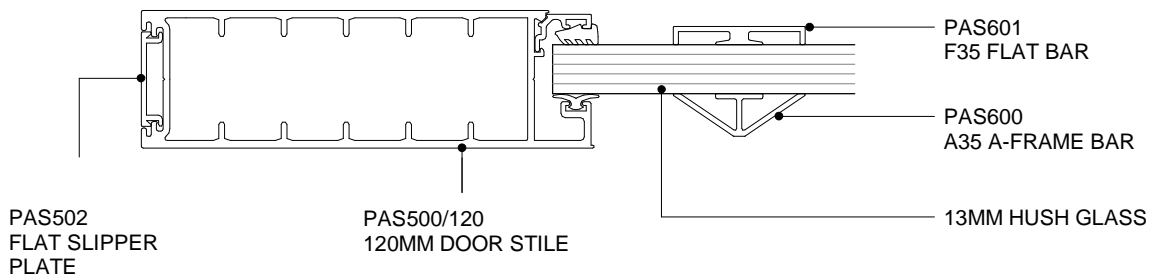

ACCOMODATES MAX 6MM GLAZING

ACCOMODATES MAX 9MM GLAZING

ACCOMODATES MAX 9MM - 13MM GLAZING

ACCOMODATES MAX 9MM - 13MM GLAZING

POTTER ALUMINIUM SYSTEMS
DS SERIES - DOOR STILE TYPES WITH GLAZING BAR
PLAN VIEW