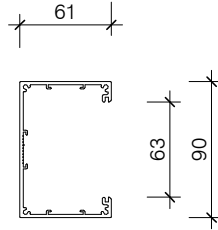

PAS 800
CAT6 TRUNKING
COVER PLATE

PAS801
CAT6 90 TRUNKING

PASACC_ENDCAP801
CAT6 90 TRUNKING
END CAP

PAS 802
CAT6 180 TRUNKING

PASACC_ENDCAP802
CAT6 180 TRUNKING
END CAP

PASACC_CONNECTOR
TRUNKING
CONNECTOR

POTTER ALUMINIUM SYSTEMS
T SERIES - SUITE PROFILES