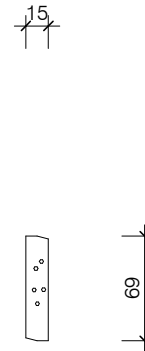

PAS 800
CAT6 TRUNKING
COVER PLATE

PAS801
CAT6 90 TRUNKING

PASACC_ENDCAP801
CAT6 90 TRUNKING
END CAP

PAS 802
CAT6 180 TRUNKING

PASACC_ENDCAP802
CAT6 180 TRUNKING
END CAP

PASACC_CONNECTOR
TRUNKING
CONNECTOR

POTTER ALUMINIUM SYSTEMS
T SERIES - SUITE PROFILES