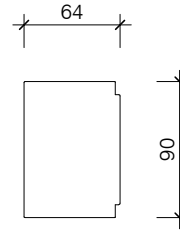

PAS 800
CAT6 TRUNKING
COVER PLATE

PAS801
CAT6 90 TRUNKING

PASACC_ENDCAP801
CAT6 90 TRUNKING
END CAP

PAS 802
CAT6 180 TRUNKING

PASACC_ENDCAP802
CAT6 180 TRUNKING
END CAP

PASACC_CONNECTOR
TRUNKING
CONNECTOR

POTTER ALUMINIUM SYSTEMS
T SERIES - SUITE PROFILES