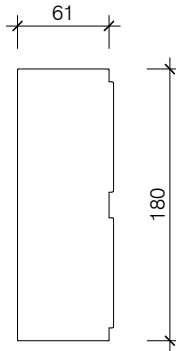

PAS 800
CAT6 TRUNKING
COVER PLATE

PAS801
CAT6 90 TRUNKING

PASACC_ENDCAP801
CAT6 90 TRUNKING
END CAP

PAS 802
CAT6 180 TRUNKING

PASACC_ENDCAP802
CAT6 180 TRUNKING
END CAP

PASACC_CONNECTOR
TRUNKING
CONNECTOR

POTTER ALUMINIUM SYSTEMS
T SERIES - SUITE PROFILES