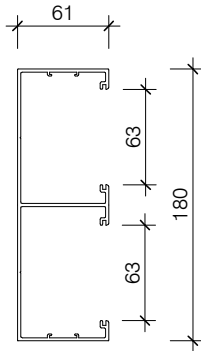

PAS 800
CAT6 TRUNKING
COVER PLATE

PAS801
CAT6 90 TRUNKING

PASACC_ENDCAP801
CAT6 90 TRUNKING
END CAP

PAS 802
CAT6 180 TRUNKING

PASACC_ENDCAP802
CAT6 180 TRUNKING
END CAP

PASACC_CONNECTOR
TRUNKING
CONNECTOR

POTTER ALUMINIUM SYSTEMS
T SERIES - SUITE PROFILES