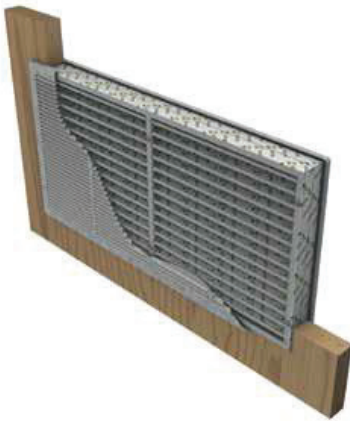

FEATURES

- Innovative, slim design
- Suitable for both Mini and Maxi fire doors
- All in one Kit includes 1xIFD, 2 x Cover Grilles, BOSS FireMastic-300 and fixings
- No moving parts result in a robust trouble free installation which will not rattle or vibrate
- Easy installation in New or Existing doors

TECHNICAL DATA

- ✓ Integrity Fire Rating - 2 hours
- ✓ Insulation Fire Rating - 1/2 hour
- ✓ Sizes available: 600 x 300 mm, 450 x 450 mm and 600 x 600 mm
- ✓ Suits nominal 37mm & 47mm thick Fire Doors
- ✓ Grille features decorative finish able for INTERNAL USE ONLY.
- ✓ Aluminium cover grilles are also available for more aggressive environments to special order.

PERFORMANCE CHARACTERISTIC

For airflow, pressure and acoustic data please refer to the following nomogram details in the technical section of the catalogue.

SUGGESTED SPECIFICATION

Ventilation dampers for fire doors shall be Boss IFD-D series. The installation shall be fully tested to AS 1530.4 to comply with the requirements AS/NZS 1905.1. Fire dampers must allow bi-directional airflow and have no moving parts.