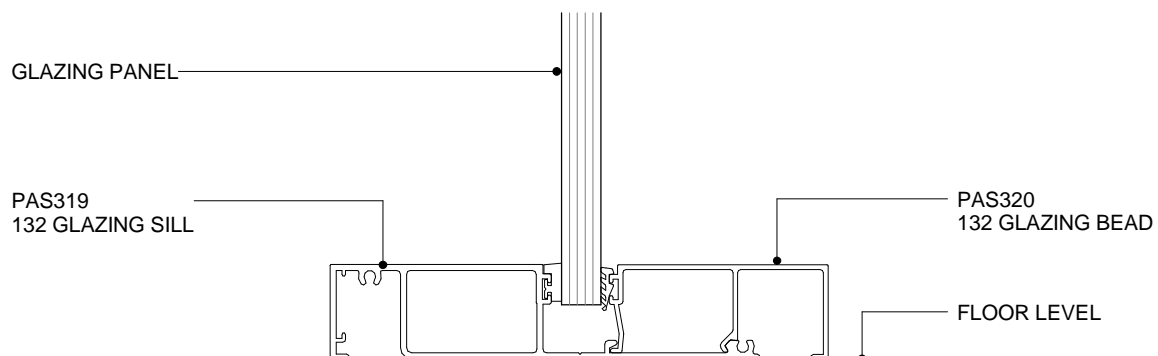

**DD TRACK 4
LAYERS**

INSIDE OF ROOM

**POTTER ALUMINIUM SYSTEMS
A SERIES 132 - 92MM - GLAZED HEADTRACK 4 LAYER
CROSS SECTION**

3.5.11
SHEET

1:2@A4
SCALE

A 01/04/2020
ISSUED DATE

0800 POTTER (0800 768 837) WWW.POTTERS.CO.NZ
SUBJECT TO CHANGE WITHOUT NOTICE