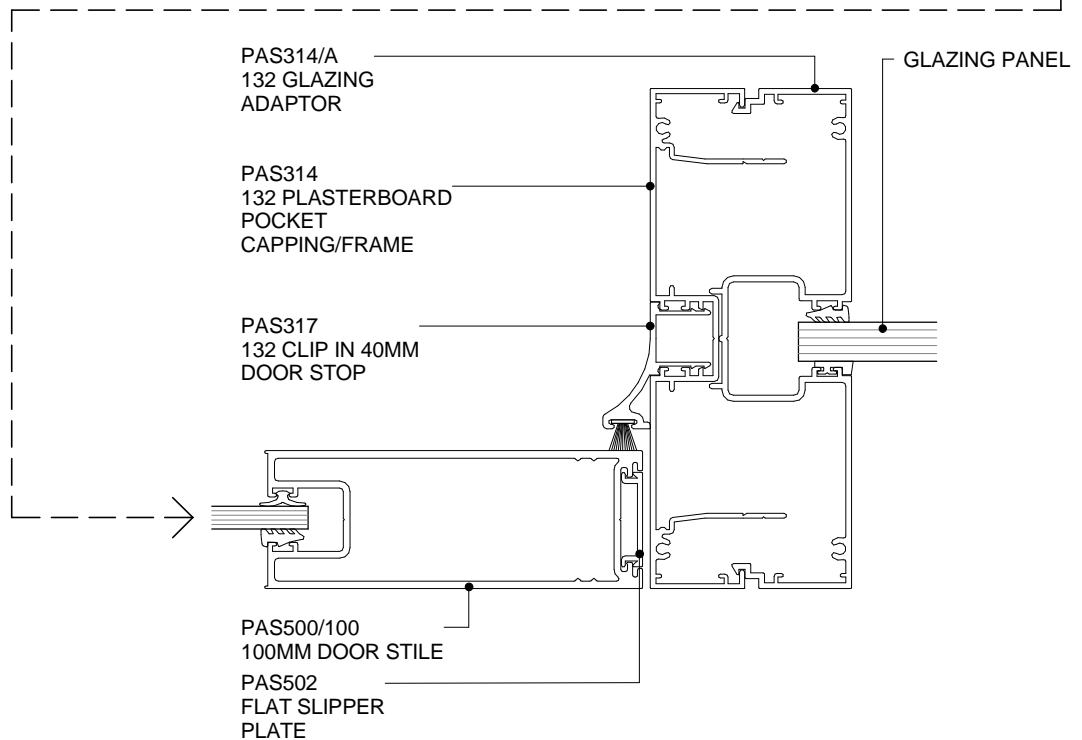

**NOTE: DETAIL SIMILAR FOR 3 LAYER FRAME. PAS314/SD POCKET CAPPING FRAME USED IN LIEU OF PAS314/DD**

**POTTER ALUMINIUM SYSTEMS  
A SERIES 132 - 92MM - 50MM MULLION & DS SERIES 100MM DOOR WITH MULTI-LAYER TRACK  
PLAN VIEW**

**3.7.2**  
SHEET

1:2@A4  
SCALE

A 01/04/2020  
ISSUED DATE

0800 POTTER (0800 768 837) WWW.POTTERS.CO.NZ  
SUBJECT TO CHANGE WITHOUT NOTICE