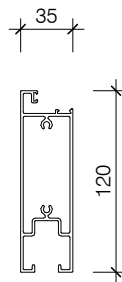

**PAS500**  
75MM DOOR STILE

**PAS500/100**  
100MM DOOR STILE

**PAS500/100-D**  
100MM DOOR STILE

**PAS500/120**  
120MM DOOR STILE

**PAS501**  
SLIDE ACOUSTIC  
SLIPPER PLATE

**PAS502**  
FLAT SLIPPER PLATE

**PAS503**  
75MM TOP &  
BOTTOM RAIL

**PAS503-F**  
63MM TOP DOOR  
RAIL

**PAS503/100**  
100MM TOP &  
BOTTOM RAIL

**PAS503/120**  
100MM TOP &  
BOTTOM RAIL

**PAS 503 150**  
150MM BOTTOM RAIL

**PAS504**  
GLAZING BEAD

**PAS 505 45**  
45MM MID RAIL

**PAS506**  
FRONT ACOUSTIC  
SLIPPER PLATE

**PAS508**  
BOTTOM ROLLER  
TRACK

**PAS508/B**  
BOTTOM ROLLER  
TRACK

**PAS509/B**  
DOOR SEAL RAIL

**PAS505**  
75MM MID RAIL

**PAS 505 100**  
100MM MID RAIL