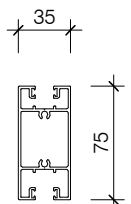

**PAS503**  
75MM TOP &  
BOTTOM RAIL

**PAS503-F**  
63MM TOP DOOR  
RAIL

**PAS503/100**  
100MM TOP &  
BOTTOM RAIL

**PAS503/120**  
100MM TOP &  
BOTTOM RAIL

**PAS 503 150**  
150MM BOTTOM RAIL

**PAS504**  
GLAZING BEAD

**PAS 505 45**  
45MM MID RAIL

**PAS506**  
FRONT ACOUSTIC  
SLIPPER PLATE

**PAS508**  
BOTTOM ROLLER  
TRACK

**PAS508/B**  
BOTTOM ROLLER  
TRACK

**PAS509/B**  
DOOR SEAL RAIL

**PAS505**  
75MM MID RAIL

**PAS 505 100**  
100MM MID RAIL

**PAS507**  
INTERNAL GUIDE

**PAS508/A**  
BOTTOM ROLLER  
TRACK A

**PAS509/T**  
DOOR SEAL RAIL

**PAS510**  
SIDE ACOUSTIC  
SLIPPER CAPTURE  
PLATE

**PAS520**  
SLIDING DOOR  
LOCATING FRAME

**PAS521**  
SLIDING DOOR  
FRAME