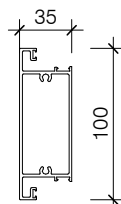

**PAS503**  
75MM TOP &  
BOTTOM RAIL

**PAS503-F**  
63MM TOP DOOR  
RAIL

**PAS503/100**  
100MM TOP &  
BOTTOM RAIL

**PAS503/120**  
100MM TOP &  
BOTTOM RAIL

**PAS 503 150**  
150MM BOTTOM RAIL

**PAS504**  
GLAZING BEAD

**PAS 505 45**  
45MM MID RAIL

**PAS506**  
FRONT ACOUSTIC  
SLIPPER PLATE

**PAS508**  
BOTTOM ROLLER  
TRACK

**PAS508/B**  
BOTTOM ROLLER  
TRACK

**PAS509/B**  
DOOR SEAL RAIL

**PAS505**  
75MM MID RAIL

**PAS 505 100**  
100MM MID RAIL

**PAS507**  
INTERNAL GUIDE

**PAS508/A**  
BOTTOM ROLLER  
TRACK A

**PAS509/T**  
DOOR SEAL RAIL

**PAS510**  
SIDE ACOUSTIC  
SLIPPER CAPTURE  
PLATE

**PAS520**  
SLIDING DOOR  
LOCATING FRAME

**PAS521**  
SLIDING DOOR  
FRAME