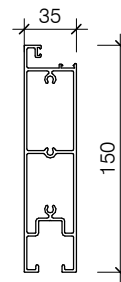

**PAS503**  
75MM TOP &  
BOTTOM RAIL

**PAS503-F**  
63MM TOP DOOR  
RAIL

**PAS503/100**  
100MM TOP &  
BOTTOM RAIL

**PAS503/120**  
100MM TOP &  
BOTTOM RAIL

**PAS 503 150**  
150MM BOTTOM RAIL

**PAS504**  
GLAZING BEAD

**PAS 505 45**  
45MM MID RAIL

**PAS506**  
FRONT ACOUSTIC  
SLIPPER PLATE

**PAS508**  
BOTTOM ROLLER  
TRACK

**PAS508/B**  
BOTTOM ROLLER  
TRACK

**PAS509/B**  
DOOR SEAL RAIL

**PAS505**  
75MM MID RAIL

**PAS 505 100**  
100MM MID RAIL