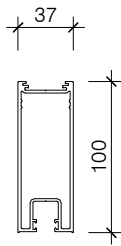

**PAS500**  
75MM DOOR STILE

**PAS500/100**  
100MM DOOR STILE

**PAS500/100-D**  
100MM DOOR STILE

**PAS500/120**  
120MM DOOR STILE

**PAS501**  
SLIDE ACOUSTIC  
SLIPPER PLATE

**PAS502**  
FLAT SLIPPER PLATE

**PAS503**  
75MM TOP &  
BOTTOM RAIL

**PAS503-F**  
63MM TOP DOOR  
RAIL

**PAS503/100**  
100MM TOP &  
BOTTOM RAIL

**PAS503/120**  
100MM TOP &  
BOTTOM RAIL

**PAS 503 150**  
150MM BOTTOM RAIL

**PAS504**  
GLAZING BEAD

**PAS 505 45**  
45MM MID RAIL

**PAS506**  
FRONT ACOUSTIC  
SLIPPER PLATE

**PAS508**  
BOTTOM ROLLER  
TRACK

**PAS508/B**  
BOTTOM ROLLER  
TRACK

**PAS509/B**  
DOOR SEAL RAIL

**PAS505**  
75MM MID RAIL

**PAS 505 100**  
100MM MID RAIL