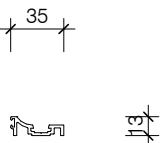

**PAS 505 45**  
45MM MID RAIL

**PAS506**  
FRONT ACOUSTIC  
SLIPPER PLATE

**PAS508**  
BOTTOM ROLLER  
TRACK

**PAS508/B**  
BOTTOM ROLLER  
TRACK

**PAS509/B**  
DOOR SEAL RAIL

**PAS505**  
75MM MID RAIL

**PAS 505 100**  
100MM MID RAIL