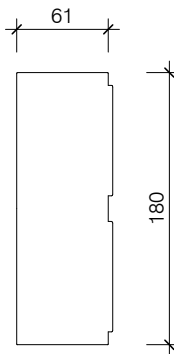

PAS 800
CAT6 TRUNKING
COVER PLATE

PAS801
CAT6 90 TRUNKING

PASACC_ENDCAP801
CAT6 90 TRUNKING
END CAP

PAS 802
CAT6 180 TRUNKING

PASACC_ENDCAP802
CAT6 180 TRUNKING
END CAP

PASACC_CONNECTOR
TRUNKING
CONNECTOR

**POTTER ALUMINIUM SYSTEMS
T SERIES - SUITE PROFILES**

8.3.2
SHEET

1:5@A4
SCALE

A 01/04/2020
ISSUED DATE

0800 POTTER (0800 768 837) WWW.POTTERS.CO.NZ
SUBJECT TO CHANGE WITHOUT NOTICE