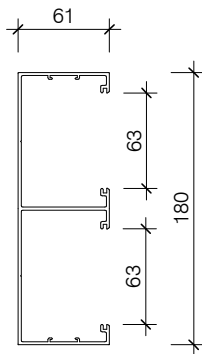

PAS 800
CAT6 TRUNKING
COVER PLATE

PAS801
CAT6 90 TRUNKING

PASACC_ENDCAP801
CAT6 90 TRUNKING
END CAP

PAS 802
CAT6 180 TRUNKING

PASACC_ENDCAP802
CAT6 180 TRUNKING
END CAP

PASACC_CONNECTOR
TRUNKING
CONNECTOR

**POTTER ALUMINIUM SYSTEMS
T SERIES - SUITE PROFILES**

8.3.2
SHEET

1:5@A4
SCALE

A 01/04/2020
ISSUED DATE

0800 POTTER (0800 768 837) WWW.POTTERS.CO.NZ
SUBJECT TO CHANGE WITHOUT NOTICE