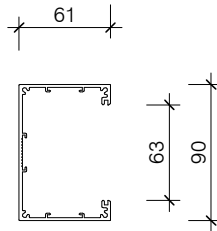

PAS 800
CAT6 TRUNKING
COVER PLATE

PAS801
CAT6 90 TRUNKING

PASACC_ENDCAP801
CAT6 90 TRUNKING
END CAP

PAS 802
CAT6 180 TRUNKING

PASACC_ENDCAP802
CAT6 180 TRUNKING
END CAP

PASACC_CONNECTOR
TRUNKING
CONNECTOR

**POTTER ALUMINIUM SYSTEMS
T SERIES - SUITE PROFILES**

8.3.2
SHEET

1:5@A4
SCALE

A 01/04/2020
ISSUED DATE

0800 POTTER (0800 768 837) WWW.POTTERS.CO.NZ
SUBJECT TO CHANGE WITHOUT NOTICE