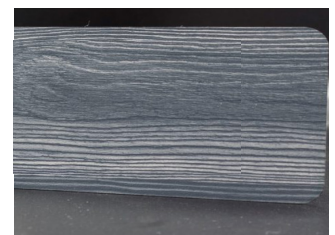

SURFWOOD

NOTE:

All colours will vary from photographs. Whilst every effort has been made to ensure an accurate representation, we recommend viewing a physical sample prior to selection and specification of colour listed.

For full terms & conditions, please view <http://www.cedarsales.com.au/terms-and-conditions/>