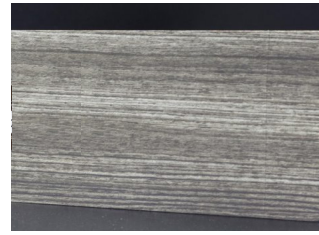

ATLANTIC CEDAR

AUSTRALIAN CEDAR

BEACH SHACK

BLACKBUTT

BUSH CHERRY

BUSH WOOD

CASUARINA

CHESTNUT

DARKER BUSH CHERRY

DARK MAPLE

FRENCH OAK

HICKORY

IROKO

IRONBARK

JARRAH

KWILA

WALNUT BURL

WESTERN RED
CEDAR

NOTE:

All colours will vary from photographs. Whilst every effort has been made to ensure an accurate representation, we recommend viewing a physical sample prior to selection and specification of colour listed.