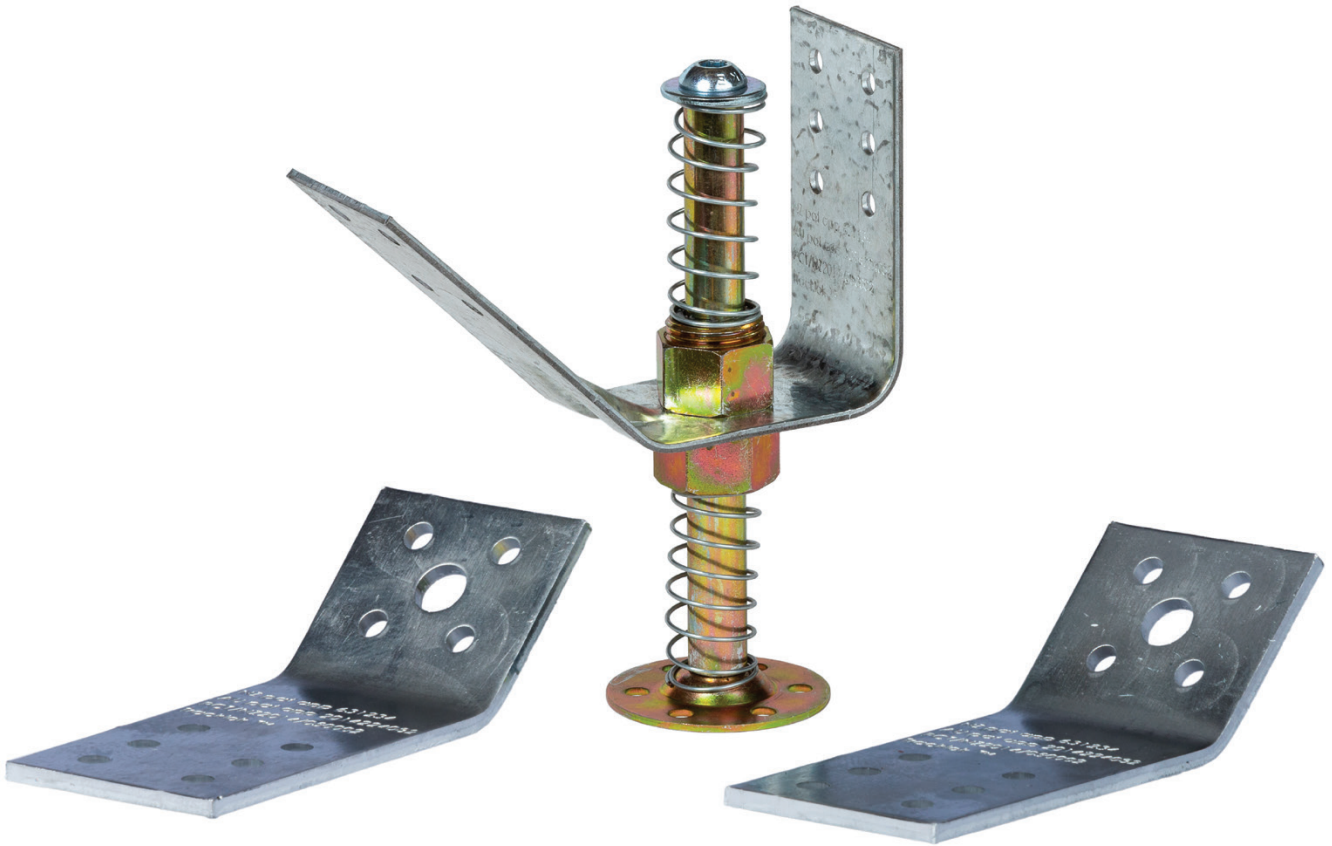

## DEFLOK™ VERT

---

Service clashes are inevitable and although the DEFLOK™ range provides flexibility with bracing angles from 30° to 60° there will always be some situations where this is not enough. DEFLOK™ VERT gives the installer a tool to use a vertical brace on one arm allowing for the ultimate in clash avoidance. Utilised in IL2, IL3 and IL4 buildings.

**COMPONENTS/** 1 x DEFLOK™ plus 2 x BC45 top connectors.

**VARIATIONS/** Available in TIMBA (DFK-10VT) and RETRO (DFK-10VR).

**STOCK CODE/** DFK-10VT and DFK-10VR