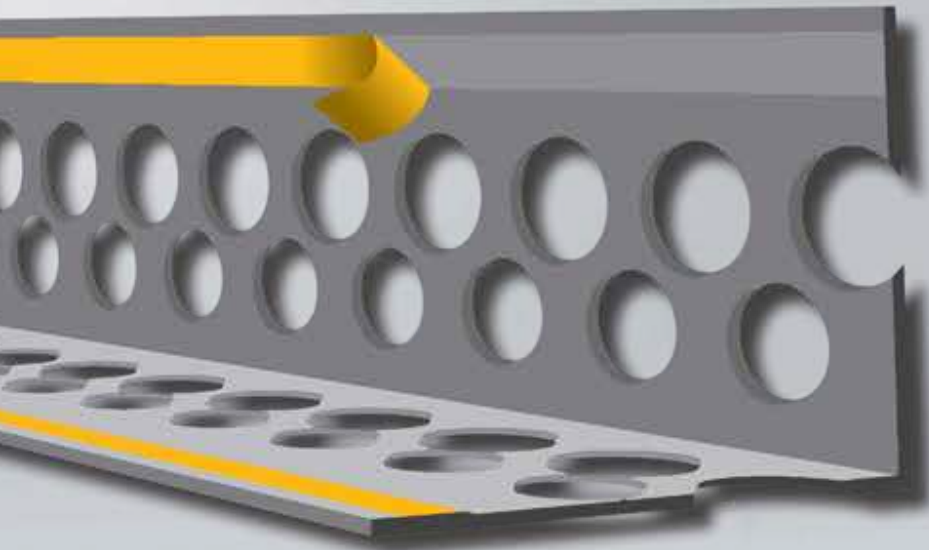

RIPSTAAL EASY CORNER[®] 1030(E)

Remove Strip

Attach/Mount

- 1mm finish
- Simple mounting: no need for mortar or staples
- Immense time saving **time = money**
- Strong and perfect corner