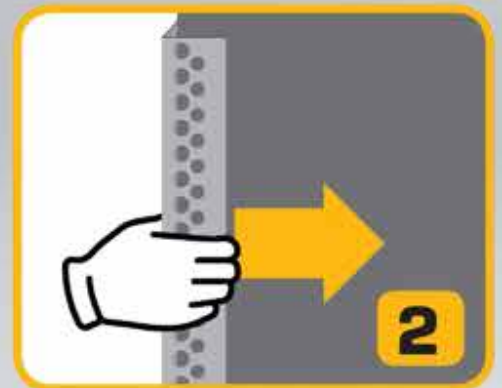

RIPSTAAL EASY CORNER[®] 1030(E)

Remove Strip

Attach/Mount

- 1mm finish
- Simple mounting: no need for mortar or staples
- Immense time saving **time = money**
- Strong and perfect corner