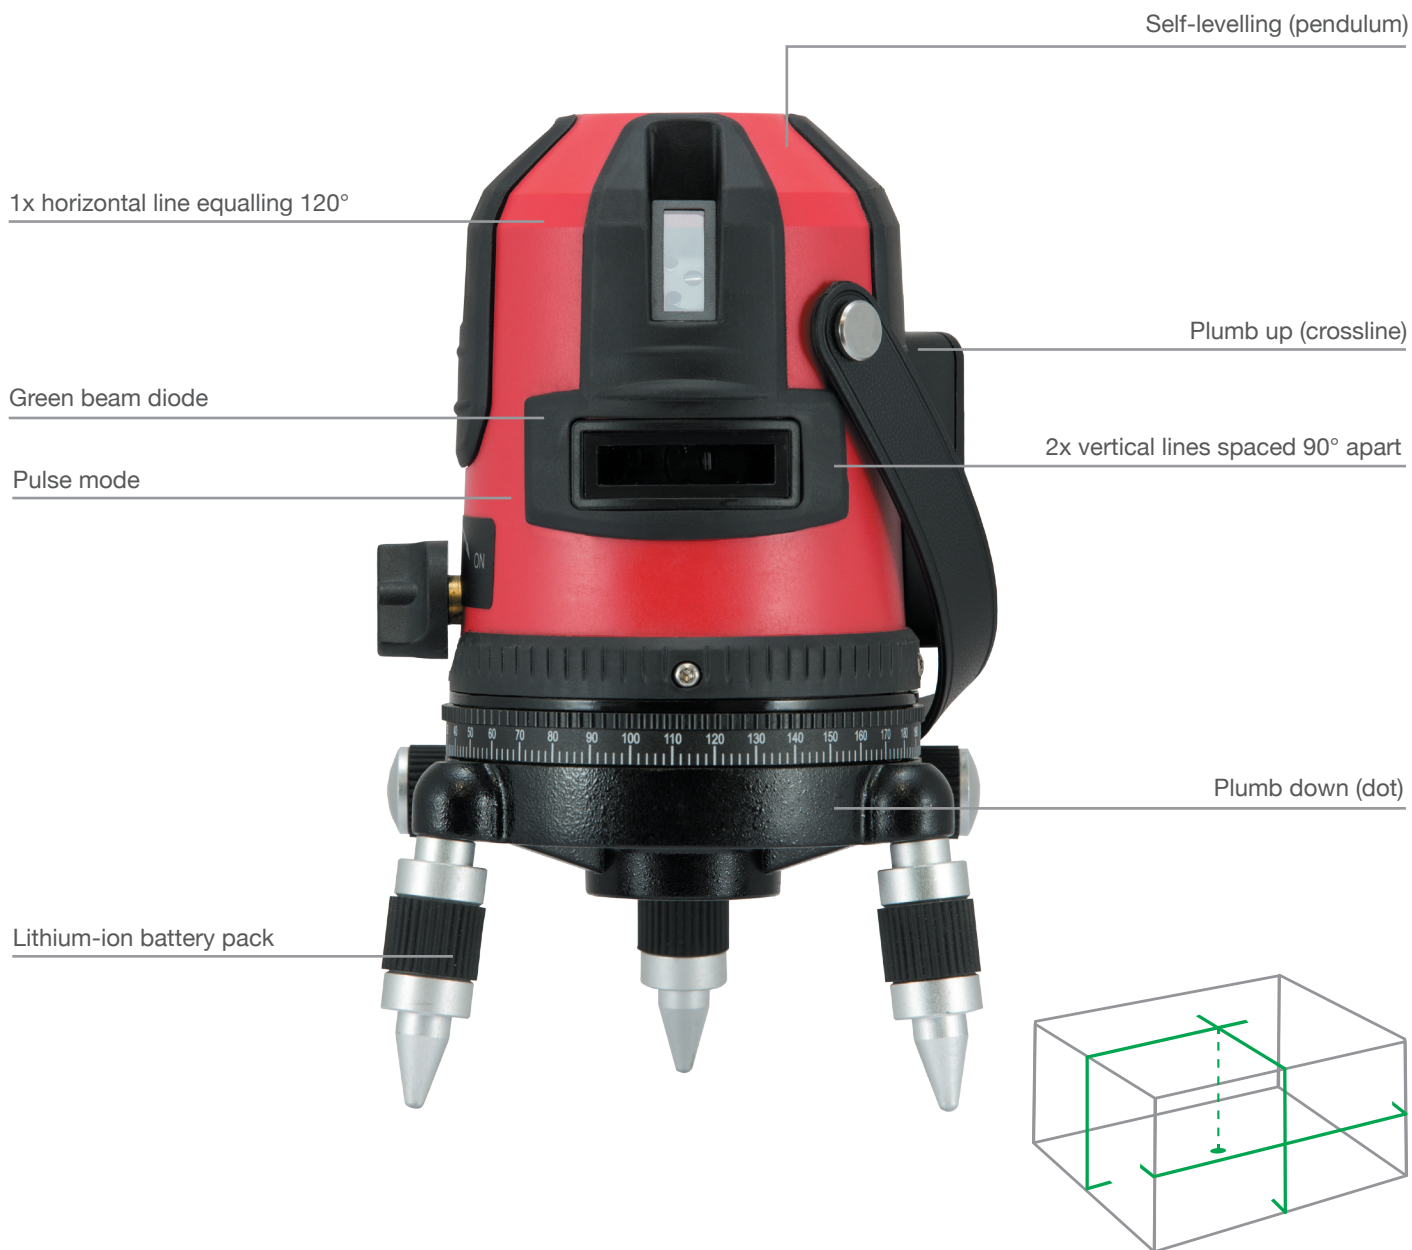

GENERAL XL1G MULTI-LINE LASER

✓ **3 YEAR WARRANTY**

🕒 **24/7 CUSTOMER SUPPORT**

Product code: 70021

Specifications	General XL1G
Accuracy	±0.67mm at 10m
Laser class	3 Green
Battery life	10 hours
Levelling range	±5°
Range	60m*
IP rating	65

*with optional detector

Includes
General XL1G
Indoor tripod
Tripod spacer
Laser target and glasses
Carry case
Batteries and charger

Suitable for
Plasterers
Tilers
Builders
Landscapers

Available from

www.potters.co.nz
0800 POTTERS | info@potters.co.nz
Auckland, Wellington + Christchurch